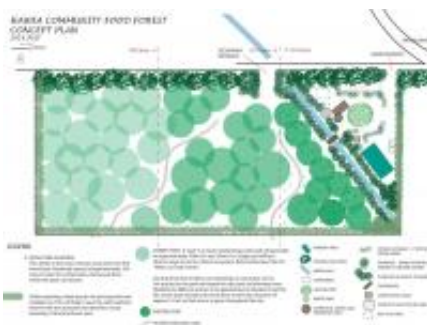

[The Academy At Kip McGrath](#)

Daytime creative learning projects to extend and inspire your child. The Academy was established in January 2018 to p... [read more](#)

[03 442 4615](tel:034424615) / director@academy-education.co.nz / www.academy-education.co.nz/